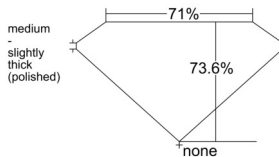

GIA®

FACSIMILE

GIA REPORT

7556135676

Verify this report at GIA.edu

GIA NATURAL DIAMOND DOSSIER®

April 28, 2026
GIA Report Number 7556135676
Shape and Cutting Style ..... **Square Modified Brilliant**
Measurements ..... 4.57 x 4.52 x 3.33 mm

GRADING RESULTS

Carat Weight ..... 0.60 carat
Color Grade I
Clarity Grade VS1

ADDITIONAL GRADING INFORMATION

Polish ..... Very Good
Symmetry ..... Very Good
Fluorescence ..... Faint
Clarity Characteristics..... Crystal, Cloud, Pinpoint
Inscription(s): GIA 7556135676

PROPORTIONS

Profile not to actual proportions

GRADING SCALES

GIA COLOR SCALE		GIA CLARITY SCALE			
COLORLESS	D	NEAR COLORLESS	FLAWLESS		
	E		INTERNALLY FLAWLESS		
	F		VERY VERY SLIGHTLY INCLUDED	VVS₁	
	G			VVS₂	
	H		VERY SLIGHTLY INCLUDED	VS₁	
	I			VS₂	
	J			SLIGHTLY INCLUDED	SI₁
	K		SI₂		
	FANT		L	VERY LIGHT	I₁
			M		
N		I₂			
O					
P		INCLUDED	I₃		
Q					
R					
LIGHT		S			
	T				
	U				
	V				
	W				
	X				
Y					
Z