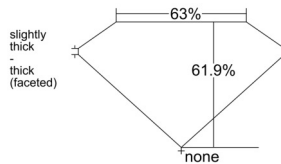

GIA®

FACSIMILE

GIA REPORT

7556126516

Verify this report at GIA.edu

GIA NATURAL DIAMOND DOSSIER®

April 27, 2026
GIA Report Number 7556126516
Shape and Cutting Style ..... Oval Brilliant
Measurements ..... 5.94 x 4.13 x 2.56 mm

GRADING RESULTS

Carat Weight ..... 0.41 carat
Color Grade I
Clarity Grade VVS2

ADDITIONAL GRADING INFORMATION

Polish ..... Excellent
Symmetry ..... Excellent
Fluorescence ..... None
Clarity Characteristics ..... Needle, Pinpoint
Inscription(s): GIA 7556126516

PROPORTIONS

Profile not to actual proportions

GRADING SCALES

GIA COLOR SCALE		GIA CLARITY SCALE			
COLORLESS	D	VERY VERY SLIGHTLY INCLUDED	FLAWLESS		
	E		INTERNALLY FLAWLESS		
	F	VERY SLIGHTLY INCLUDED	VVS₁		
	G		VVS₂		
	H		VS₁		
	NEAR COLORLESS	I	SLIGHTLY INCLUDED	VS₂	
		J		SI₁	
		FAINT	K	INCLUDED	SI₂
			L		I₁
			M		I₂
VERT LIGHT			N	INCLUDED	I₃
			O		
			P		
	Q				
LIGHT	R				
	S				
	T				
	U				
	V				
	Z