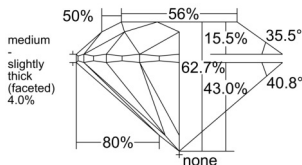

GIA®

FACSIMILE

GIA REPORT 7556115240

Verify this report at GIA.edu

GIA NATURAL DIAMOND DOSSIER®

April 28, 2026
GIA Report Number 7556115240
Shape and Cutting Style ..... Round Brilliant
Measurements ..... 5.03 - 5.06 x 3.16 mm

GRADING RESULTS

Carat Weight ..... 0.50 carat
Color Grade ..... G
Clarity Grade S11
Cut Grade ..... Excellent

ADDITIONAL GRADING INFORMATION

Polish ..... Very Good
Symmetry ..... Excellent
Fluorescence ..... None
Clarity Characteristics ..... Cloud
Inscription(s): GIA 7556115240

PROPORTIONS

GRADING SCALES

GIA COLOR SCALE

COLOREDNESS	D
	E
	F
	G
	H
	I
	J
NEAR COLORLESS	K
	L
FADING	M
	N
	O
	P
VERY LIGHT	Q
	R
	S
	T
	U
	V
	W
	X
	Y
LIGHT	Z

GIA CLARITY SCALE

FLAWLESS	VERY VERY SLIGHTLY INCLUDED	VS₁	VS₂	S1₁	S1₂	I₁	I₂	I₃	
									VERY SLIGHTLY INCLUDED
INTERNALLY FLAWLESS									

GIA CUT SCALE

EXCELLENT
VERY GOOD
GOOD
FAIR
POOR