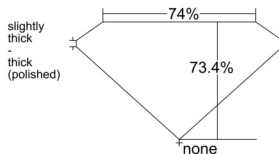

GIA®

FACSIMILE

GIA REPORT 7556111728

Verify this report at GIA.edu

GIA NATURAL DIAMOND DOSSIER®

April 30, 2026
GIA Report Number 7556111728
Shape and Cutting Style ..... **Square Modified Brilliant**
Measurements ..... 4.36 x 4.22 x 3.10 mm

GRADING RESULTS

Carat Weight ..... 0.50 carat
Color Grade I
Clarity Grade S11

ADDITIONAL GRADING INFORMATION

Polish ..... Excellent
Symmetry ..... Very Good
Fluorescence ..... None
Clarity Characteristics ..... Crystal
Inscription(s): GIA 7556111728

PROPORTIONS

Profile not to actual proportions

GRADING SCALES

GIA COLOR SCALE		GIA CLARITY SCALE		
NEAR COLORLESS	D	VERY VERY SLIGHTLY INCLUDED	FLAWLESS	
	E		INTERNALLY FLAWLESS	
	F	VERY SLIGHTLY INCLUDED	VVS₁	
	G		VVS₂	
	H		VS₁	
	FAINT	I	SLIGHTLY INCLUDED	VS₂
		J		S1₁
		K	INCLUDED	S1₂
		L		I₁
		M		I₂
VERY LIGHT	N	LIGHT	I₃	
	O			
	P			
	Q			
LIGHT	R			
	S			
	T			
	U			
	V			
	W			
	X			
	Y			
	Z