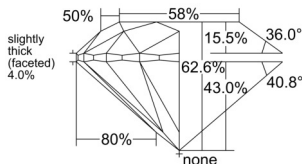

GIA®

FACSIMILE

GIA REPORT 7556108067

Verify this report at gia.edu

GIA NATURAL DIAMOND DOSSIER®

April 26, 2026
GIA Report Number 7556108067
Shape and Cutting Style ..... Round Brilliant
Measurements ..... 5.86 - 5.89 x 3.68 mm

GRADING RESULTS

Carat Weight ..... 0.80 carat
Color Grade ..... K
Clarity Grade S11
Cut Grade ..... Excellent

ADDITIONAL GRADING INFORMATION

Polish ..... Excellent
Symmetry ..... Excellent
Fluorescence ..... None
Clarity Characteristics ..... Feather
Inscription(s): GIA 7556108067

PROPORTIONS

Profile to actual proportions