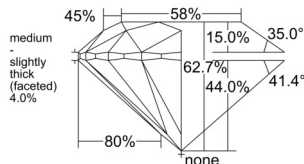

GIA®

FACSIMILE

GIA REPORT

7556099101

Verify this report at GIA.edu

GIA NATURAL DIAMOND DOSSIER®

April 23, 2026

GIA Report Number 7556099101

Shape and Cutting Style ..... Round Brilliant

Measurements ..... 5.09 - 5.12 x 3.20 mm

GRADING RESULTS

Carat Weight ..... 0.51 carat

Color Grade ..... F

Clarity Grade VS1

Cut Grade ..... Excellent

ADDITIONAL GRADING INFORMATION

Polish ..... Excellent

Symmetry ..... Excellent

Fluorescence ..... None

Clarity Characteristics..... Crystal, Needle, Pinpoint

Inscription(s): GIA 7556099101

PROPORTIONS

Profile to actual proportions

GRADING SCALES

GIA COLOR SCALE

COLORLESS	D
	E
	F
	G
	H
	I
	J
NEAR COLORLESS	K
	L
FAIN	M
	N
	O
	P
VERY LIGHT	Q
	R
	S
	T
	U
	V
	W
	X
	Y
LIGHT	Z

GIA CLARITY SCALE

	FLAWLESS
	INTERNALLY FLAWLESS
VERY VERY SLIGHTLY INCLUDED	VVS₁
	VVS₂
VERY SLIGHTLY INCLUDED	VS₁
	VS₂
SLIGHTLY INCLUDED	SI₁
	SI₂
	I₁
	I₂
INCLUDED	I₃

GIA CUT SCALE

	EXCELLENT
	VERY GOOD
	GOOD
	FAIR
	POOR