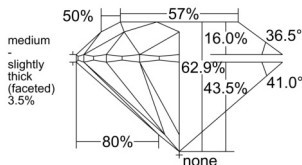

GIA®

FACSIMILE

GIA REPORT

7556077758

Verify this report at GIA.edu

GIA NATURAL DIAMOND DOSSIER®

April 20, 2026
GIA Report Number 7556077758
Shape and Cutting Style ..... Round Brilliant
Measurements ..... 5.63 - 5.68 x 3.56 mm

GRADING RESULTS

Carat Weight ..... 0.70 carat
Color Grade ..... J
Clarity Grade S11
Cut Grade ..... Excellent

ADDITIONAL GRADING INFORMATION

Polish ..... Excellent
Symmetry ..... Excellent
Fluorescence ..... None
Clarity Characteristics ..... Crystal, Cloud
Inscription(s): GIA 7556077758

PROPORTIONS

Profile to actual proportions