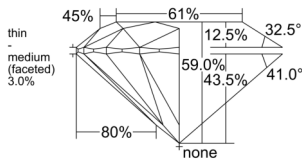

GIA®

FACSIMILE

GIA REPORT 7556069778

Verify this report at GIA.edu

GIA NATURAL DIAMOND DOSSIER®

April 17, 2026
GIA Report Number 7556069778
Shape and Cutting Style ..... Round Brilliant
Measurements ..... 5.19 - 5.23 x 3.07 mm

GRADING RESULTS

Carat Weight ..... 0.50 carat
Color Grade ..... D
Clarity Grade VS1
Cut Grade ..... Excellent

ADDITIONAL GRADING INFORMATION

Polish ..... Excellent
Symmetry ..... Excellent
Fluorescence ..... Medium Blue
Clarity Characteristics ..... Crystal, Pinpoint
Inscription(s): GIA 7556069778

PROPORTIONS

Profile to actual proportions

GRADING SCALES

GIA COLOR SCALE	GIA CLARITY SCALE	GIA CUT SCALE
COLOURLESS	FLAWLESS	EXCELLENT
D	INTERNALLY FLAWLESS	
E	VVS₁	VERY GOOD
F		
G	VS₁	GOOD
H		
I	SI₁	FAIR
J		
K	I₁	POOR
L		
M	I₂	
N		
O	I₃	
P		
Q		
R		
S		
T		
U		
V		
W		
X		
Y		
Z