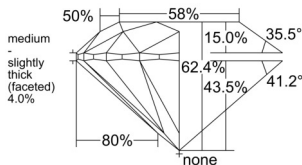

GIA®

FACSIMILE

GIA REPORT

7556063731

Verify this report at GIA.edu

GIA NATURAL DIAMOND DOSSIER®

April 27, 2026
GIA Report Number 7556063731
Shape and Cutting Style ..... Round Brilliant
Measurements ..... 4.80 - 4.84 x 3.01 mm

GRADING RESULTS

Carat Weight ..... 0.43 carat
Color Grade ..... H
Clarity Grade VVS1
Cut Grade ..... Excellent

ADDITIONAL GRADING INFORMATION

Polish ..... Excellent
Symmetry ..... Excellent
Fluorescence ..... None
Clarity Characteristics ..... Cloud, Pinpoint, Feather
Inscription(s): GIA 7556063731

PROPORTIONS

Profile to actual proportions

GRADING SCALES

GIA COLOR SCALE	GIA CLARITY SCALE	GIA CUT SCALE	
D	FLAWLESS	EXCELLENT	
E	INTERNALLY FLAWLESS		
F		VVS₁	VERY GOOD
G	VVS₂		
H	VS₁	GOOD	
I	VS₂		
J	SI₁	FAIR	
K	SI₂		
L	I₁	POOR	
M	I₂		
N	I₃		
O			
P			
Q			
R			
S			
T			
U			
V			
W			
X			
Y			
Z