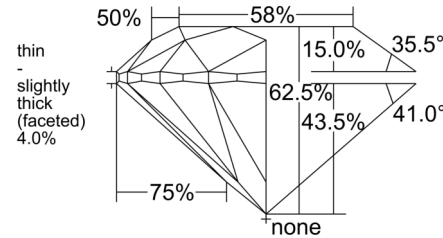

**GIA NATURAL DIAMOND GRADING REPORT**

April 20, 2026  
 GIA Report Number ..... 7556060609  
 Shape and Cutting Style ..... Round Brilliant  
 Measurements ..... 7.39 - 7.45 x 4.64 mm

**GRADING RESULTS**

Carat Weight ..... 1.60 carat  
 Color Grade ..... E  
 Clarity Grade ..... VS1  
 Cut Grade ..... Excellent

**ADDITIONAL GRADING INFORMATION**

Polish ..... Excellent  
 Symmetry ..... Excellent  
 Fluorescence ..... Faint  
 Inscription(s): GIA 7556060609

**Comments:** Pinpoints are not shown. Surface graining is not shown.

**PROPORTIONS**

Profile to actual proportions

**CLARITY CHARACTERISTICS**

**KEY TO SYMBOLS\***

- Crystal
- ∖ Needle
- ∧ Indented Natural
- ∧ Natural

\* Red symbols denote internal characteristics (inclusions). Green or black symbols denote external characteristics (blemishes). Diagram is an approximate representation of the diamond, and symbols shown indicate type, position, and approximate size of clarity characteristics. All clarity characteristics may not be shown. Details of finish are not shown.