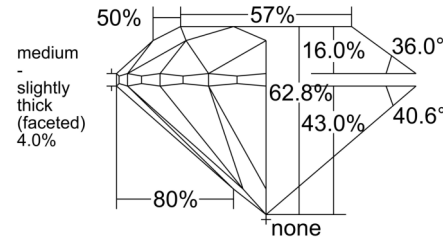

GIA NATURAL DIAMOND GRADING REPORT

April 20, 2026
GIA Report Number 7556059189
Shape and Cutting Style ..... Round Brilliant
Measurements ..... 6.31 - 6.35 x 3.97 mm

GRADING RESULTS

Carat Weight ..... 1.00 carat
Color Grade I
Clarity Grade VS2
Cut Grade ..... Excellent

ADDITIONAL GRADING INFORMATION

Polish ..... Excellent
Symmetry ..... Excellent
Fluorescence ..... None

Inscription(s): GIA 7556059189

Comments: Additional clouds are not shown. Pinpoints are not shown.

PROPORTIONS

Profile to actual proportions