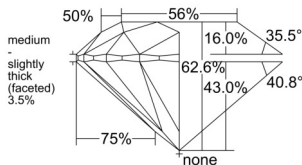

GIA®

FACSIMILE

GIA REPORT

7556055058

Verify this report at GIA.edu

GIA NATURAL DIAMOND DOSSIER®

April 24, 2026
GIA Report Number 7556055058
Shape and Cutting Style ..... Round Brilliant
Measurements ..... 5.16 - 5.19 x 3.24 mm

GRADING RESULTS

Carat Weight ..... 0.53 carat
Color Grade ..... F
Clarity Grade VVS2
Cut Grade ..... Excellent

ADDITIONAL GRADING INFORMATION

Polish ..... Excellent
Symmetry ..... Excellent
Fluorescence ..... Faint
Clarity Characteristics ..... Cloud, Pinpoint
Inscription(s): GIA 7556055058

PROPORTIONS

Profile to actual proportions

GRADING SCALES

GIA COLOR SCALE

COLORLESS	D
	E
	F
	G
	H
	I
	J
NEAR COLORLESS	K
	L
FAIN	M
	N
	O
	P
VERY LIGHT	Q
	R
	S
	T
	U
	V
	W
	X
	Y
LIGHT	Z

GIA CLARITY SCALE

FLAWLESS	INTERNAL FLAWLESS	
		FLAWLESS
VERY VERY SLIGHTLY INCLUDED	VVS₁	
	VVS₂	
VERY SLIGHTLY INCLUDED	VS₁	
	VS₂	
SLIGHTLY INCLUDED	SI₁	
	SI₂	
INCLUDED	I₁	
	I₂	
	I₃	

GIA CUT SCALE

EXCELLENT
VERY GOOD
GOOD
FAIR
POOR