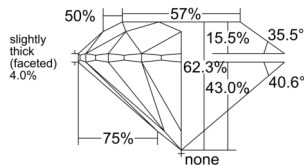

GIA®

FACSIMILE

GIA REPORT

7556028391

Verify this report at GIA.edu

GIA NATURAL DIAMOND DOSSIER®

April 15, 2026
GIA Report Number 7556028391
Shape and Cutting Style ..... Round Brilliant
Measurements ..... 5.45 - 5.49 x 3.41 mm

GRADING RESULTS

Carat Weight ..... 0.63 carat
Color Grade ..... F
Clarity Grade VVS1
Cut Grade ..... Excellent

ADDITIONAL GRADING INFORMATION

Polish ..... Excellent
Symmetry ..... Excellent
Fluorescence ..... Faint
Clarity Characteristics..... Pinpoint, Cloud, Feather
Inscription(s): GIA 7556028391

PROPORTIONS

Profile to actual proportions