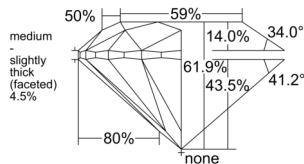

GIA®

FACSIMILE

GIA REPORT 7556024869

Verify this report at GIA.edu

GIA NATURAL DIAMOND DOSSIER®

April 14, 2026
GIA Report Number 7556024869
Shape and Cutting Style ..... Round Brilliant
Measurements ..... 4.99 - 5.02 x 3.10 mm

GRADING RESULTS

Carat Weight ..... 0.48 carat
Color Grade I
Clarity Grade VS2
Cut Grade ..... Excellent

ADDITIONAL GRADING INFORMATION

Polish ..... Excellent
Symmetry ..... Excellent
Fluorescence ..... Strong Blue
Clarity Characteristics ..... Crystal
Inscription(s): GIA 7556024869

PROPORTIONS

Profile to actual proportions