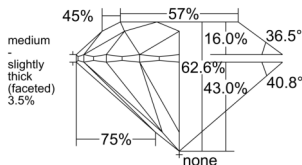

GIA®

FACSIMILE

GIA REPORT 7556023449

Verify this report at GIA.edu

GIA NATURAL DIAMOND DOSSIER®

April 13, 2026
GIA Report Number 7556023449
Shape and Cutting Style ..... Round Brilliant
Measurements ..... 5.05 - 5.09 x 3.17 mm

GRADING RESULTS

Carat Weight ..... 0.50 carat
Color Grade ..... G
Clarity Grade VS2
Cut Grade ..... Excellent

ADDITIONAL GRADING INFORMATION

Polish ..... Excellent
Symmetry ..... Excellent
Fluorescence ..... None
Clarity Characteristics ..... Cloud, Crystal
Inscription(s): GIA 7556023449

PROPORTIONS

GRADING SCALES

GIA COLOR SCALE

COLOREDNESS	D
	E
	F
	G
	H
	I
	J
NEAR COLORLESS	K
	L
FAIN	M
	N
	O
	P
VERY LIGHT	Q
	R
	S
	T
	U
	V
	W
	X
	Y
LIGHT	Z

GIA CLARITY SCALE

FLAWLESS	INTERNAL FLAWLESS	VERY VERY SLIGHTLY INCLUDED	VERY SLIGHTLY INCLUDED	SLIGHTLY INCLUDED	INCLUDED	FLAWLESS
						VVS₁
VVS₂	VS₁	VS₂	SI₁	SI₂	I₁	VERY GOOD
						I₂
I₃						GOOD
						FAIR
						POOR

GIA CUT SCALE

EXCELLENT
VERY GOOD
GOOD
FAIR
POOR