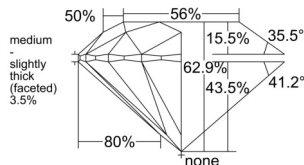

GIA®

FACSIMILE

GIA REPORT

7556012978

Verify this report at GIA.edu

GIA NATURAL DIAMOND DOSSIER®

April 10, 2026
GIA Report Number 7556012978
Shape and Cutting Style ..... Round Brilliant
Measurements ..... 5.70 - 5.74 x 3.60 mm

GRADING RESULTS

Carat Weight ..... 0.72 carat
Color Grade ..... K
Clarity Grade S11
Cut Grade ..... Excellent

ADDITIONAL GRADING INFORMATION

Polish ..... Excellent
Symmetry ..... Excellent
Fluorescence ..... Faint
Clarity Characteristics ..... Crystal, Cloud
Inscription(s): GIA 7556012978

PROPORTIONS

Profile to actual proportions