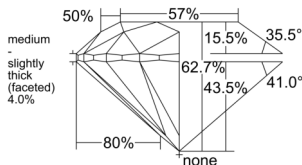

GIA®

FACSIMILE

GIA REPORT 7556012046

Verify this report at GIA.edu

GIA NATURAL DIAMOND DOSSIER®

April 13, 2026
GIA Report Number 7556012046
Shape and Cutting Style ..... Round Brilliant
Measurements ..... 5.74 - 5.79 x 3.62 mm

GRADING RESULTS

Carat Weight ..... 0.75 carat
Color Grade ..... J
Clarity Grade VS1
Cut Grade ..... Excellent

ADDITIONAL GRADING INFORMATION

Polish ..... Excellent
Symmetry ..... Excellent
Fluorescence ..... None
Clarity Characteristics..... Crystal, Cloud, Pinpoint
Inscription(s): GIA 7556012046

PROPORTIONS

GRADING SCALES

GIA COLOR SCALE

COLORLESS	D
	E
	F
	G
	H
	I
	J
NEAR COLORLESS	K
	L
FAIN	M
	N
	O
	P
VERY LIGHT	Q
	R
	S
	T
	U
	V
	W
	X
	Y
LIGHT	Z

GIA CLARITY SCALE

FLAWLESS	INTERNAL FLAWLESS	
		FLAWLESS
VERY VERY SLIGHTLY INCLUDED	VVS₁	
	VVS₂	
VERY SLIGHTLY INCLUDED	VS₁	
	VS₂	
SLIGHTLY INCLUDED	SI₁	
	SI₂	
INCLUDED	I₁	
	I₂	
	I₃	

GIA CUT SCALE

EXCELLENT
VERY GOOD
GOOD
FAIR
POOR