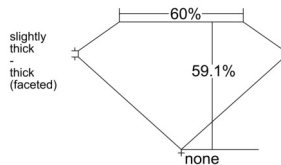

GIA®

FACSIMILE

GIA REPORT

7556009784

Verify this report at GIA.edu

GIA NATURAL DIAMOND DOSSIER®

April 10, 2026
GIA Report Number 7556009784
Shape and Cutting Style ..... Heart Brilliant
Measurements ..... 5.74 x 6.84 x 4.04 mm

GRADING RESULTS

Carat Weight ..... 0.95 carat
Color Grade ..... D
Clarity Grade VS1

ADDITIONAL GRADING INFORMATION

Polish ..... Excellent
Symmetry ..... Excellent
Fluorescence ..... Faint
Clarity Characteristics..... Crystal, Feather, Needle, Pinpoint
Inscription(s): GIA 7556009784

PROPORTIONS

Profile not to actual proportions

GRADING SCALES

GIA COLOR SCALE		GIA CLARITY SCALE			
COLORLESS	D	VERY VERY SLIGHTLY INCLUDED	FLAWLESS		
	E		INTERNALLY FLAWLESS		
	F	VERY SLIGHTLY INCLUDED	VVS₁		
	G		VVS₂		
	H		VS₁		
	NEAR COLORLESS	I	SLIGHTLY INCLUDED	VS₂	
		J		SI₁	
		FAINT	K	INCLUDED	SI₂
			L		I₁
			M		I₂
VERT LIGHT	N	LIGHT	I₃		
	O				
	P				
	Q				
	R