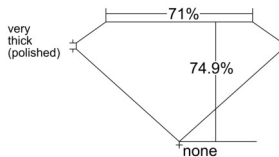

GIA®

FACSIMILE

GIA REPORT 7556002214

Verify this report at GIA.edu

GIA NATURAL DIAMOND DOSSIER®

April 10, 2026
GIA Report Number 7556002214
Shape and Cutting Style ..... Square Modified Brilliant
Measurements ..... 5.33 x 5.11 x 3.82 mm

GRADING RESULTS

Carat Weight ..... 0.92 carat
Color Grade ..... J
Clarity Grade VS1

ADDITIONAL GRADING INFORMATION

Polish ..... Excellent
Symmetry ..... Excellent
Fluorescence ..... None
Clarity Characteristics ..... Crystal, Cloud
Inscription(s): GIA 7556002214

PROPORTIONS

Profile not to actual proportions

GRADING SCALES

GIA COLOR SCALE		GIA CLARITY SCALE			
COLORLESS	D	VERY VERY SLIGHTLY INCLUDED	FLAWLESS		
	E		INTERNALLY FLAWLESS		
	F	VERY SLIGHTLY INCLUDED	VVS₁		
	G		VVS₂		
	H		VS₁		
	NEAR COLORLESS	I	SLIGHTLY INCLUDED	VS₂	
		J		SI₁	
		FAINT	K	INCLUDED	SI₂
			L		I₁
			M		I₂
VERT LIGHT	N	LIGHT	I₃		
	O				
	P				
	Q				
	R				
	S				
	T				
LIGHT	U				
	V				
	W				
	X				
Y					
Z