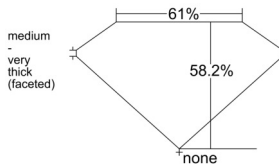

GIA®

FACSIMILE

GIA REPORT 7553625426

Verify this report at GIA.edu

GIA NATURAL DIAMOND DOSSIER®

July 01, 2026
GIA Report Number 7553625426
Shape and Cutting Style ..... Marquise Brilliant
Measurements ..... 8.83 x 4.16 x 2.42 mm

GRADING RESULTS

Carat Weight ..... 0.50 carat
Color Grade ..... D
Clarity Grade VS1

ADDITIONAL GRADING INFORMATION

Polish ..... Excellent
Symmetry ..... Very Good
Fluorescence ..... None
Clarity Characteristics..... Cloud, Feather
Inscription(s): GIA 7553625426

PROPORTIONS

Profile not to actual proportions

GRADING SCALES

GIA COLOR SCALE		GIA CLARITY SCALE	
COLORLESS	D	VERY VERY SLIGHTLY INCLUDED	FLAWLESS
	E		INTERNALLY FLAWLESS
	F		VVS₁
	G		VVS₂
	H		VS₁
	I		VS₂
	J		SI₁
	K		SI₂
	L		I₁
	M		I₂
NEAR COLORLESS	N	SLIGHTLY INCLUDED	I₃
	O		
	P		
	Q		
FAINT	R		
	S		
	T		
	U		
VERT LIGHT	V		
	W		
	X		
	Y		
LIGHT	Z