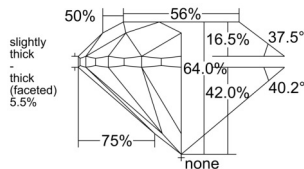

GIA®

FACSIMILE

GIA REPORT 7553597636

Verify this report at GIA.edu

GIA NATURAL DIAMOND DOSSIER®

June 29, 2026
GIA Report Number 7553597636
Shape and Cutting Style ..... Round Brilliant
Measurements ..... 5.52 - 5.57 x 3.55 mm

GRADING RESULTS

Carat Weight ..... 0.70 carat
Color Grade ..... G
Clarity Grade S11
Cut Grade ..... Very Good

ADDITIONAL GRADING INFORMATION

Polish ..... Excellent
Symmetry ..... Excellent
Fluorescence ..... None
Clarity Characteristics.. Crystal, Feather, Cloud, Indented Natural
Inscription(s): GIA 7553597636

PROPORTIONS

Profile to actual proportions