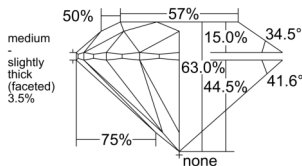

GIA®

FACSIMILE

GIA REPORT

7553591768

Verify this report at GIA.edu

GIA NATURAL DIAMOND DOSSIER®

June 27, 2026
GIA Report Number 7553591768
Shape and Cutting Style ..... Round Brilliant
Measurements ..... 5.67 - 5.71 x 3.58 mm

GRADING RESULTS

Carat Weight ..... 0.71 carat
Color Grade ..... H
Clarity Grade VS2
Cut Grade ..... Excellent

ADDITIONAL GRADING INFORMATION

Polish ..... Excellent
Symmetry ..... Excellent
Fluorescence ..... None
Clarity Characteristics..... Crystal, Feather, Cloud
Inscription(s): GIA 7553591768

PROPORTIONS

GRADING SCALES

GIA COLOR SCALE

COLOREDNESS	D
	E
	F
	G
	H
	I
	J
NEAR COLORLESS	K
	L
Faint	M
	N
	O
	P
Very Light	R
	S
	T
	U
	V
Light	W
	X
	Y
	Z

GIA CLARITY SCALE

VERY VERY SLIGHTLY INCLUDED	FLAWLESS
	INTERNALLY FLAWLESS
VERY SLIGHTLY INCLUDED	VVS₁
	VVS₂
SLIGHTLY INCLUDED	VS₁
	VS₂
INCLUDED	SI₁
	SI₂
	I₁
	I₂
	I₃

GIA CUT SCALE

EXCELLENT
VERY GOOD
GOOD
FAIR
POOR