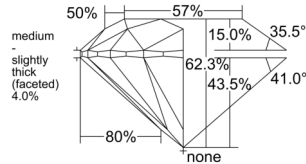

GIA®

FACSIMILE

GIA REPORT

7553583854

Verify this report at GIA.edu

GIA NATURAL DIAMOND DOSSIER®

June 27, 2026
GIA Report Number 7553583854
Shape and Cutting Style ..... Round Brilliant
Measurements ..... 5.40 - 5.43 x 3.38 mm

GRADING RESULTS

Carat Weight ..... 0.61 carat
Color Grade ..... E
Clarity Grade VVS1
Cut Grade ..... Excellent

ADDITIONAL GRADING INFORMATION

Polish ..... Excellent
Symmetry ..... Excellent
Fluorescence ..... None
Clarity Characteristics..... Pinpoint, Feather, Indented Natural
Inscription(s): GIA 7553583854

PROPORTIONS

Profile to actual proportions