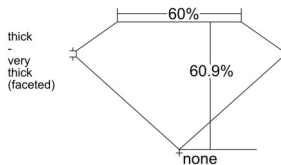

GIA®

FACSIMILE

GIA REPORT

7553574181

Verify this report at GIA.edu

GIA NATURAL DIAMOND DOSSIER®

June 26, 2026
GIA Report Number 7553574181
Shape and Cutting Style ..... Pear Brilliant
Measurements ..... 7.42 x 4.71 x 2.87 mm

GRADING RESULTS

Carat Weight ..... 0.60 carat
Color Grade ..... E
Clarity Grade VS2

ADDITIONAL GRADING INFORMATION

Polish ..... Excellent
Symmetry ..... Excellent
Fluorescence ..... None
Clarity Characteristics ..... Cloud
Inscription(s): GIA 7553574181

PROPORTIONS

Profile not to actual proportions

GRADING SCALES

GIA COLOR SCALE		GIA CLARITY SCALE	
COLORLESS	D	VERY VERY SLIGHTLY INCLUDED	FLAWLESS
	E		INTERNALLY FLAWLESS
	F		VVS₁
	G		VVS₂
	H		VS₁
	I		VS₂
	J		SI₁
	K		SI₂
	L		I₁
	M		I₂
NEAR COLORLESS	N	SLIGHTLY INCLUDED	I₃
	O		
	P		
	Q		
FAINT	R		
	S		
	T		
	U		
VERY LIGHT	V		
	W		
	X		
	Y		
LIGHT	Z