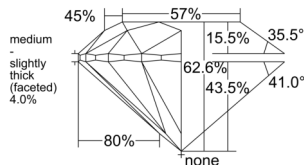

GIA®

FACSIMILE

GIA REPORT

7553526045

Verify this report at GIA.edu

GIA NATURAL DIAMOND DOSSIER®

June 19, 2026

GIA Report Number 7553526045

Shape and Cutting Style ..... Round Brilliant

Measurements ..... 4.74 - 4.77 x 2.98 mm

GRADING RESULTS

Carat Weight ..... 0.41 carat

Color Grade ..... E

Clarity Grade VS1

Cut Grade ..... Excellent

ADDITIONAL GRADING INFORMATION

Polish ..... Excellent

Symmetry ..... Excellent

Fluorescence ..... Medium Blue

Clarity Characteristics ..... Crystal

Inscription(s): GIA 7553526045

PROPORTIONS

Profile to actual proportions