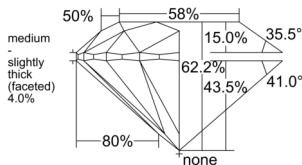

GIA®

FACSIMILE

GIA REPORT 7553525494

Verify this report at GIA.edu

GIA NATURAL DIAMOND DOSSIER®

June 18, 2026
GIA Report Number 7553525494
Shape and Cutting Style ..... Round Brilliant
Measurements ..... 4.78 - 4.81 x 2.98 mm

GRADING RESULTS

Carat Weight ..... 0.42 carat
Color Grade ..... J
Clarity Grade VVS1
Cut Grade ..... Excellent

ADDITIONAL GRADING INFORMATION

Polish ..... Excellent
Symmetry ..... Excellent
Fluorescence ..... Strong Blue
Clarity Characteristics..... Pinpoint, Surface Graining
Inscription(s): GIA 7553525494

PROPORTIONS

GRADING SCALES

GIA COLOR SCALE

COLORLESS	D
	E
	F
	G
	H
	I
	J
NEAR COLORLESS	K
	L
FAIN	M
	N
	O
	P
	Q
VERY LIGHT	R
	S
	T
	U
	V
	W
	X
	Y
LIGHT	Z

GIA CLARITY SCALE

FLAWLESS	INTERNAL FLAWLESS	
		FLAWLESS
VERY VERY SLIGHTLY INCLUDED	VVS₁	
	VVS₂	
VERY SLIGHTLY INCLUDED	VS₁	
	VS₂	
SLIGHTLY INCLUDED	SI₁	
	SI₂	
INCLUDED	I₁	
	I₂	
	I₃	

GIA CUT SCALE

EXCELLENT
VERY GOOD
GOOD
FAIR
POOR