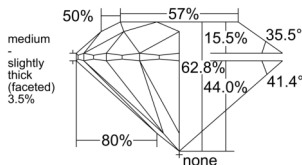

GIA®

FACSIMILE

GIA REPORT 7553503268

Verify this report at GIA.edu

GIA NATURAL DIAMOND DOSSIER®

June 18, 2026
GIA Report Number 7553503268
Shape and Cutting Style ..... Round Brilliant
Measurements ..... 5.04 - 5.08 x 3.18 mm

GRADING RESULTS

Carat Weight ..... 0.50 carat
Color Grade ..... F
Clarity Grade S11
Cut Grade ..... Excellent

ADDITIONAL GRADING INFORMATION

Polish ..... Very Good
Symmetry ..... Excellent
Fluorescence ..... None
Clarity Characteristics..... Cloud, Crystal, Feather
Inspection(s): GIA 7553503268

PROPORTIONS

GRADING SCALES

GIA COLOR SCALE

COLORED	D
	E
	F
	G
	H
	I
	J
NEAR COLORLESS	K
	L
	M
FANT	N
	O
	P
	Q
VERY LIGHT	R
	S
	T
	U
	V
	W
	X
	Y
LIGHT	Z

GIA CLARITY SCALE

FLAWLESS	INTERNAL FLAWLESS	
		FLAWLESS
VERY VERY SLIGHTLY INCLUDED	VVS₁	
	VVS₂	
VERY SLIGHTLY INCLUDED	VS₁	
	VS₂	
SLIGHTLY INCLUDED	SI₁	
	SI₂	
INCLUDED	I₁	
	I₂	
	I₃	

GIA CUT SCALE

EXCELLENT
VERY GOOD
GOOD
FAIR
POOR