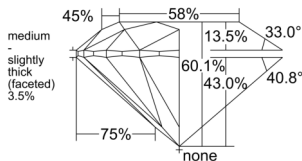

GIA®

FACSIMILE

GIA REPORT 7553485945

Verify this report at GIA.edu

GIA NATURAL DIAMOND DOSSIER®

June 15, 2026
GIA Report Number 7553485945
Shape and Cutting Style ..... Round Brilliant
Measurements ..... 5.26 - 5.31 x 3.18 mm

GRADING RESULTS

Carat Weight ..... 0.54 carat
Color Grade ..... G
Clarity Grade S11
Cut Grade ..... Excellent

ADDITIONAL GRADING INFORMATION

Polish ..... Excellent
Symmetry ..... Excellent
Fluorescence ..... Faint
Clarity Characteristics..... Crystal, Cloud, Feather
Inscription(s): GIA 7553485945

PROPORTIONS

Profile to actual proportions

GRADING SCALES

GIA COLOR SCALE	GIA CLARITY SCALE	GIA CUT SCALE	
D	FLAWLESS	EXCELLENT	
E	INTERNALLY FLAWLESS		
F		VVS₁	VERY GOOD
G	VVS₂		
H	VS₁	GOOD	
I	VS₂		
J	S1₁	FAIR	
K	S1₂		
L	I₁	POOR	
M	I₂		
N	I₃		
O			
P			
Q			
R			
S			
T			
U			
V			
W			
X			
Y			
Z