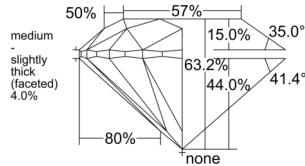

GIA®

FACSIMILE

GIA REPORT

7553477078

Verify this report at GIA.edu

GIA NATURAL DIAMOND DOSSIER®

June 15, 2026
GIA Report Number 7553477078
Shape and Cutting Style ..... Round Brilliant
Measurements ..... 5.03 - 5.05 x 3.19 mm

GRADING RESULTS

Carat Weight ..... 0.50 carat
Color Grade ..... M
Clarity Grade VS2
Cut Grade ..... Excellent

ADDITIONAL GRADING INFORMATION

Polish ..... Excellent
Symmetry ..... Excellent
Fluorescence ..... None
Clarity Characteristics ..... Cloud, Crystal
Inscription(s): GIA 7553477078

PROPORTIONS

Profile to actual proportions

GRADING SCALES

GIA COLOR SCALE

COLOURESS	D
	E
	F
	G
	H
	I
	J
NEAR COLOURESS	K
	L
FADING	M
	N
	O
	P
	Q
	R
	S
	T
	U
	V
	W
	X
	Y
LIGHT	Z

GIA CLARITY SCALE

FLAWLESS	INTERNAL FLAWLESS	EXCELLENT	
VERY VERY SLIGHTLY INCLUDED	VVS₁	VERY GOOD	
	VVS₂		
VERY SLIGHTLY INCLUDED	VS₁	GOOD	
	VS₂		
SLIGHTLY INCLUDED	SI₁	FAIR	
	SI₂		
INCLUDED	I₁	POOR	
	I₂		
	I₃