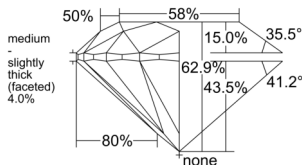

GIA®

FACSIMILE

GIA REPORT 7553473881

Verify this report at GIA.edu

GIA NATURAL DIAMOND DOSSIER®

June 11, 2026
GIA Report Number 7553473881
Shape and Cutting Style ..... Round Brilliant
Measurements ..... 5.42 - 5.46 x 3.42 mm

GRADING RESULTS

Carat Weight ..... 0.63 carat
Color Grade ..... K
Clarity Grade VVS1
Cut Grade ..... Excellent

ADDITIONAL GRADING INFORMATION

Polish ..... Excellent
Symmetry ..... Excellent
Fluorescence ..... Faint
Clarity Characteristics ..... Pinpoint
Inscription(s): GIA 7553473881

PROPORTIONS

GRADING SCALES

GIA COLOR SCALE

COLOURLESS	D
	E
	F
	G
	H
	I
	J
NEAR COLOURLESS	K
	L
FAIN	M
	N
	O
	P
VERY LIGHT	Q
	R
	S
	T
	U
	V
	W
	X
	Y
LIGHT	Z

GIA CLARITY SCALE

FLAWLESS	INTERNAL FLAWLESS	
		EXCELLENT
VERY VERY SLIGHTLY INCLUDED	VVS₁	VERY GOOD
VERY SLIGHTLY INCLUDED	VVS₂	
SLIGHTLY INCLUDED	VS₁	GOOD
	VS₂	
INCLUDED	SI₁	FAIR
	SI₂	
INCLUDED	I₁	POOR
	I₂	
	I₃