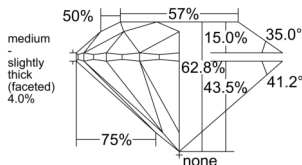

GIA®

FACSIMILE

GIA REPORT 7553469055

Verify this report at GIA.edu

GIA NATURAL DIAMOND DOSSIER®

June 15, 2026
GIA Report Number 7553469055
Shape and Cutting Style ..... Round Brilliant
Measurements ..... 5.04 - 5.08 x 3.18 mm

GRADING RESULTS

Carat Weight ..... 0.50 carat
Color Grade ..... G
Clarity Grade VS1
Cut Grade ..... Excellent

ADDITIONAL GRADING INFORMATION

Polish ..... Excellent
Symmetry ..... Excellent
Fluorescence ..... None
Clarity Characteristics..... Needle, Cloud, Pinpoint
Inscription(s): GIA 7553469055

PROPORTIONS

GRADING SCALES

GIA COLOR SCALE

COLORESS	D
	E
	F
	G
	H
	I
	J
NEAR COLORESS	K
	L
FANIT	M
	N
	O
	P
	Q
	R
	S
	T
	U
	V
	W
	X
	Y
LIGHT	Z

GIA CLARITY SCALE

FLAWLESS	VERY VERY SLIGHTLY INCLUDED	VS₁	VS₂	VS₁	VS₂	SL₁	SL₂	I₁	I₂	I₃			
											VERY SLIGHTLY INCLUDED	SLIGHTLY INCLUDED	INCLUDED

GIA CUT SCALE

EXCELLENT
VERY GOOD
GOOD
FAIR
POOR