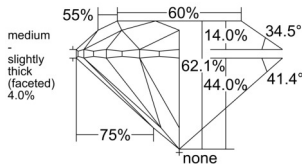

GIA®

FACSIMILE

GIA REPORT

7553423878

Verify this report at GIA.edu

GIA NATURAL DIAMOND DOSSIER®

June 11, 2026
GIA Report Number 7553423878
Shape and Cutting Style ..... Round Brilliant
Measurements ..... 5.90 - 5.93 x 3.67 mm

GRADING RESULTS

Carat Weight ..... 0.80 carat
Color Grade ..... J
Clarity Grade VS1
Cut Grade ..... Excellent

ADDITIONAL GRADING INFORMATION

Polish ..... Excellent
Symmetry ..... Excellent
Fluorescence ..... None
Clarity Characteristics ..... Crystal, Cloud, Needle
Inscription(s): GIA 7553423878

PROPORTIONS

Profile to actual proportions