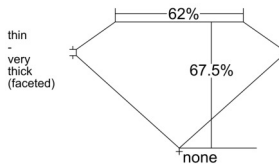

GIA®

FACSIMILE

GIA REPORT 7553411471

Verify this report at GIA.edu

GIA NATURAL DIAMOND DOSSIER®

June 03, 2026
GIA Report Number 7553411471
Shape and Cutting Style ..... Pear Brilliant
Measurements ..... 7.22 x 4.80 x 3.24 mm

GRADING RESULTS

Carat Weight ..... 0.70 carat
Color Grade ..... G
Clarity Grade VS1

ADDITIONAL GRADING INFORMATION

Polish ..... Excellent
Symmetry ..... Very Good
Fluorescence ..... None
Clarity Characteristics..... Crystal, Indented Natural, Cloud
Inscription(s): GIA 7553411471

PROPORTIONS

Profile not to actual proportions

GRADING SCALES

GIA COLOR SCALE		GIA CLARITY SCALE			
COLORLESS	D	VERY VERY SLIGHTLY INCLUDED	FLAWLESS		
	E		INTERNALLY FLAWLESS		
	F	VERY SLIGHTLY INCLUDED	VVS₁		
	G		VVS₂		
	H		VS₁		
	NEAR COLORLESS	I	SLIGHTLY INCLUDED	VS₂	
		J		SI₁	
		FAINT	K	INCLUDED	SI₂
			L		I₁
			M		I₂
VERT LIGHT	N	LIGHT	I₃		
	O				
	P				
	Q				
	R