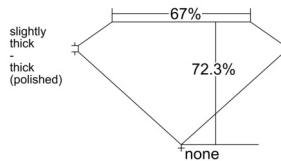

GIA®

FACSIMILE

GIA REPORT

7553406703

Verify this report at GIA.edu

GIA NATURAL DIAMOND DOSSIER®

June 02, 2026
GIA Report Number 7553406703
Shape and Cutting Style ..... Square Modified Brilliant
Measurements ..... 4.92 x 4.89 x 3.54 mm

GRADING RESULTS

Carat Weight ..... 0.72 carat
Color Grade ..... G
Clarity Grade VVS2

ADDITIONAL GRADING INFORMATION

Polish ..... Excellent
Symmetry ..... Excellent
Fluorescence ..... None
Clarity Characteristics ..... Pinpoint, Feather
Inscription(s): GIA 7553406703

PROPORTIONS

Profile not to actual proportions

GRADING SCALES

GIA COLOR SCALE		GIA CLARITY SCALE			
COLORLESS	D	VERY VERY SLIGHTLY INCLUDED	FLAWLESS		
	E		INTERNALLY FLAWLESS		
	F	VERY SLIGHTLY INCLUDED	VVS₁		
	G		VVS₂		
	H		VS₁		
	NEAR COLORLESS	I	SLIGHTLY INCLUDED	VS₂	
		J		SI₁	
		FAINT	K	INCLUDED	SI₂
			L		I₁
			M		I₂
VERT LIGHT	N	LIGHT	I₃		
	O				
	P				
	Q				
	R				
	S