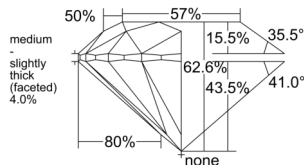

GIA®

FACSIMILE

GIA REPORT

7553402968

Verify this report at GIA.edu

GIA NATURAL DIAMOND DOSSIER®

June 02, 2026
GIA Report Number 7553402968
Shape and Cutting Style ..... Round Brilliant
Measurements ..... 5.09 - 5.10 x 3.19 mm

GRADING RESULTS

Carat Weight ..... 0.51 carat
Color Grade ..... G
Clarity Grade S11
Cut Grade ..... Excellent

ADDITIONAL GRADING INFORMATION

Polish ..... Excellent
Symmetry ..... Excellent
Fluorescence ..... None
Clarity Characteristics ..... Cloud, Crystal
Inscription(s): GIA 7553402968

PROPORTIONS

Profile to actual proportions

GRADING SCALES

GIA COLOR SCALE

COLORLESS	D
	E
	F
	G
	H
	I
	J
NEAR COLORLESS	K
	L
FAIN	M
	N
	O
	P
VERY LIGHT	Q
	R
	S
	T
	U
	V
LIGHT	W
	X
	Y
	Z

GIA CLARITY SCALE

FLAWLESS	INTERNAL FLAWLESS	
		FLAWLESS
VERY VERY SLIGHTLY INCLUDED	VVS₁	
	VVS₂	
VERY SLIGHTLY INCLUDED	VS₁	
	VS₂	
SLIGHTLY INCLUDED	SI₁	
	SI₂	
INCLUDED	I₁	
	I₂	
	I₃	

GIA CUT SCALE

EXCELLENT
VERY GOOD
GOOD
FAIR
POOR