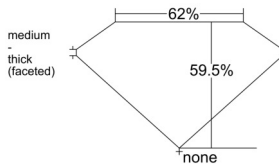

GIA®

FACSIMILE

GIA REPORT 7553395166

Verify this report at GIA.edu

GIA NATURAL DIAMOND DOSSIER®

June 01, 2026
GIA Report Number 7553395166
Shape and Cutting Style ..... Pear Brilliant
Measurements ..... 7.29 x 4.44 x 2.64 mm

GRADING RESULTS

Carat Weight ..... 0.50 carat
Color Grade ..... D
Clarity Grade VS1

ADDITIONAL GRADING INFORMATION

Polish ..... Excellent
Symmetry ..... Excellent
Fluorescence ..... Faint
Clarity Characteristics ..... Cloud, Pinpoint
Inscription(s): GIA 7553395166

PROPORTIONS

Profile not to actual proportions

GRADING SCALES

GIA COLOR SCALE		GIA CLARITY SCALE			
COLORLESS	D	VERY VERY SLIGHTLY INCLUDED	FLAWLESS		
	E		INTERNALLY FLAWLESS		
	F		VVS₁		
	NEAR COLORLESS	G	VERY SLIGHTLY INCLUDED	VVS₂	
		H		VS₁	
		FAINT	I	SLIGHTLY INCLUDED	VS₂
			J		SI₁
			K		SI₂
	LIGHT	L	INCLUDED	I₁	
		M		I₂	
N		I₃			
O					
P					
Q					
R					
S					
T					
U					
V					
W					
X					
Y					
Z