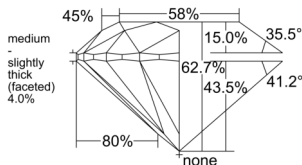

GIA®

FACSIMILE

GIA REPORT 7553375001

Verify this report at GIA.edu

GIA NATURAL DIAMOND DOSSIER®

May 29, 2026
GIA Report Number 7553375001
Shape and Cutting Style ..... Round Brilliant
Measurements ..... 5.68 - 5.72 x 3.57 mm

GRADING RESULTS

Carat Weight ..... 0.72 carat
Color Grade ..... J
Clarity Grade S11
Cut Grade ..... Excellent

ADDITIONAL GRADING INFORMATION

Polish ..... Excellent
Symmetry ..... Excellent
Fluorescence ..... None
Clarity Characteristics ..... Crystal
Inscription(s): GIA 7553375001

PROPORTIONS

Profile to actual proportions