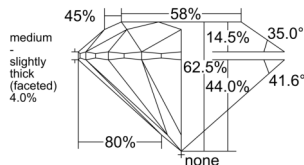

GIA®

FACSIMILE

GIA REPORT 7553374371

Verify this report at GIA.edu

GIA NATURAL DIAMOND DOSSIER®

May 29, 2026
GIA Report Number 7553374371
Shape and Cutting Style ..... Round Brilliant
Measurements ..... 4.76 - 4.79 x 2.99 mm

GRADING RESULTS

Carat Weight ..... 0.42 carat
Color Grade ..... G
Clarity Grade VS2
Cut Grade ..... Excellent

ADDITIONAL GRADING INFORMATION

Polish ..... Excellent
Symmetry ..... Excellent
Fluorescence ..... None
Clarity Characteristics ..... Crystal
Inscription(s): GIA 7553374371

PROPORTIONS

GRADING SCALES

GIA COLOR SCALE

COLOREDNESS	D
	E
	F
	G
	H
	I
	J
NEAR COLORLESS	K
	L
Faint	M
	N
	O
	P
Very Light	Q
	R
	S
	T
	U
	V
Light	W
	X
	Y
	Z

GIA CLARITY SCALE

VERY VERY SLIGHTLY INCLUDED	FLAWLESS
	INTERNALLY FLAWLESS
VERY SLIGHTLY INCLUDED	VVS₁
	VVS₂
SLIGHTLY INCLUDED	VS₁
	VS₂
INCLUDED	SI₁
	SI₂
	I₁
	I₂
	I₃

GIA CUT SCALE

EXCELLENT
VERY GOOD
GOOD
FAIR
POOR