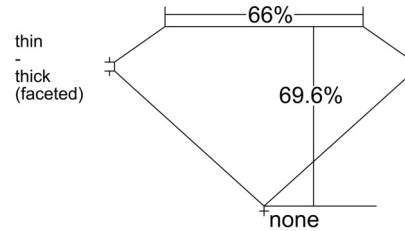

GIA NATURAL DIAMOND GRADING REPORT

June 01, 2026  
 GIA Report Number ..... 7553347168  
 Shape and Cutting Style ..... Cushion Modified Brilliant  
 Measurements ..... 6.53 x 5.21 x 3.63 mm

GRADING RESULTS

Carat Weight ..... 1.01 carat  
 Color Grade ..... J  
 Clarity Grade ..... VS2

ADDITIONAL GRADING INFORMATION

Polish ..... Very Good  
 Symmetry ..... Very Good  
 Fluorescence ..... None  
 Inscription(s): GIA 7553347168  
 Comments: Pinpoints are not shown.

PROPORTIONS

Profile not to actual proportions

CLARITY CHARACTERISTICS

KEY TO SYMBOLS\*

- Crystal
- ~ Feather
- ∖ Needle

\* Red symbols denote internal characteristics (inclusions). Green or black symbols denote external characteristics (blemishes). Diagram is an approximate representation of the diamond, and symbols shown indicate type, position, and approximate size of clarity characteristics. All clarity characteristics may not be shown. Details of finish are not shown.