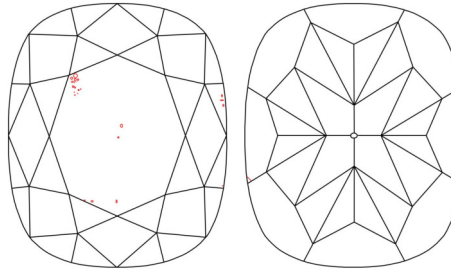

GIA NATURAL DIAMOND GRADING REPORT

June 01, 2026  
 GIA Report Number ..... 7553347168  
 Shape and Cutting Style ..... Cushion Modified Brilliant  
 Measurements ..... 6.53 x 5.21 x 3.63 mm

GRADING RESULTS

Carat Weight ..... 1.01 carat  
 Color Grade ..... J  
 Clarity Grade ..... VS2

ADDITIONAL GRADING INFORMATION

Polish ..... Very Good  
 Symmetry ..... Very Good  
 Fluorescence ..... None  
 Inscription(s): GIA 7553347168  
 Comments: Pinpoints are not shown.

PROPORTIONS

Profile not to actual proportions

CLARITY CHARACTERISTICS

KEY TO SYMBOLS\*

- Crystal
- ~ Feather
- ∖ Needle

\* Red symbols denote internal characteristics (inclusions). Green or black symbols denote external characteristics (blemishes). Diagram is an approximate representation of the diamond, and symbols shown indicate type, position, and approximate size of clarity characteristics. All clarity characteristics may not be shown. Details of finish are not shown.