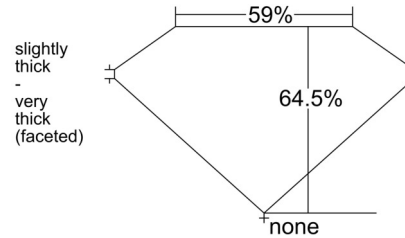

GIA NATURAL DIAMOND GRADING REPORT

May 28, 2026
 GIA Report Number 7553334418
 Shape and Cutting Style Oval Brilliant
 Measurements 8.13 x 5.85 x 3.77 mm

GRADING RESULTS

Carat Weight 1.20 carat
 Color Grade D
 Clarity Grade VVS1

Profile not to actual proportions

CLARITY CHARACTERISTICS

KEY TO SYMBOLS*

~ Feather

* Red symbols denote internal characteristics (inclusions). Green or black symbols denote external characteristics (blemishes). Diagram is an approximate representation of the diamond, and symbols shown indicate type, position, and approximate size of clarity characteristics. All clarity characteristics may not be shown. Details of finish are not shown.