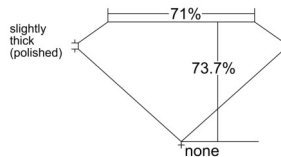

GIA®

FACSIMILE

GIA REPORT 7553328486

Verify this report at GIA.edu

GIA NATURAL DIAMOND DOSSIER®

May 22, 2026
GIA Report Number 7553328486
Shape and Cutting Style ..... Square Modified Brilliant
Measurements ..... 4.27 x 4.18 x 3.08 mm

GRADING RESULTS

Carat Weight ..... 0.45 carat
Color Grade ..... D
Clarity Grade VVS1

ADDITIONAL GRADING INFORMATION

Polish ..... Excellent
Symmetry ..... Very Good
Fluorescence ..... None
Clarity Characteristics ..... Pinpoint, Feather
Inscription(s): GIA 7553328486

PROPORTIONS

Profile not to actual proportions

GRADING SCALES

GIA COLOR SCALE		GIA CLARITY SCALE			
COLORLESS	D	VERY VERY SLIGHTLY INCLUDED	FLAWLESS		
	E		INTERNALLY FLAWLESS		
	F	VERY SLIGHTLY INCLUDED	VVS₁		
	G		VVS₂		
	H		VS₁		
	NEAR COLORLESS	I	VERY SLIGHTLY INCLUDED	VS₂	
		J		SI₁	
		FAINT	K	SLIGHTLY INCLUDED	SI₂
			L		I₁
			M		I₂
VERT LIGHT	N	INCLUDED	I₃		
	O				
	P				
	Q				
	R				
	S				
	T				
LIGHT	U				
	V				
	W				
	X				
Y					
Z