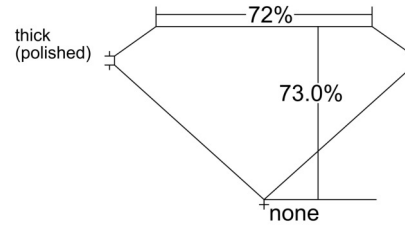

GIA NATURAL DIAMOND GRADING REPORT

May 25, 2026  
 GIA Report Number ..... 7553326465  
 Shape and Cutting Style ..... Square Modified Brilliant  
 Measurements ..... 6.26 x 6.22 x 4.54 mm

GRADING RESULTS

Carat Weight ..... 1.52 carat  
 Color Grade ..... F  
 Clarity Grade ..... SI2

ADDITIONAL GRADING INFORMATION

Polish ..... Excellent  
 Symmetry ..... Excellent  
 Fluorescence ..... Faint  
 Inscription(s): GIA 7553326465  
**Comments:** Pinpoints are not shown.

PROPORTIONS

Profile not to actual proportions

CLARITY CHARACTERISTICS

KEY TO SYMBOLS\*

-  Feather
-  Crystal
-  Needle

\* Red symbols denote internal characteristics (inclusions). Green or black symbols denote external characteristics (blemishes). Diagram is an approximate representation of the diamond, and symbols shown indicate type, position, and approximate size of clarity characteristics. All clarity characteristics may not be shown. Details of finish are not shown.