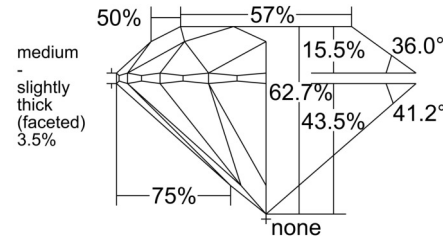

GIA NATURAL DIAMOND GRADING REPORT

May 22, 2026
 GIA Report Number 7553315489
 Shape and Cutting Style Round Brilliant
 Measurements 8.66 - 8.71 x 5.45 mm

GRADING RESULTS

Carat Weight 2.53 carat
 Color Grade J
 Clarity Grade VVS1
 Cut Grade Excellent

ADDITIONAL GRADING INFORMATION

Polish Excellent
 Symmetry Excellent
 Fluorescence None
 Inscription(s): GIA 7553315489

PROPORTIONS

Profile to actual proportions

CLARITY CHARACTERISTICS

KEY TO SYMBOLS*
 Feather

* Red symbols denote internal characteristics (inclusions). Green or black symbols denote external characteristics (blemishes). Diagram is an approximate representation of the diamond, and symbols shown indicate type, position, and approximate size of clarity characteristics. All clarity characteristics may not be shown. Details of finish are not shown.