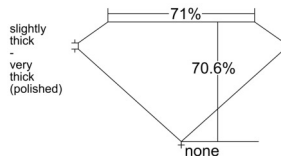

GIA®

FACSIMILE

GIA REPORT

7553296831

Verify this report at GIA.edu

GIA NATURAL DIAMOND DOSSIER®

May 20, 2026
GIA Report Number 7553296831
Shape and Cutting Style ..... Square Modified Brilliant
Measurements ..... 3.82 x 3.78 x 2.67 mm

GRADING RESULTS

Carat Weight ..... 0.32 carat
Color Grade ..... D
Clarity Grade VVS1

ADDITIONAL GRADING INFORMATION

Polish ..... Excellent
Symmetry ..... Very Good
Fluorescence ..... None
Clarity Characteristics..... Pinpoint, Feather
Inscription(s): GIA 7553296831

PROPORTIONS

Profile not to actual proportions

GRADING SCALES

GIA COLOR SCALE		GIA CLARITY SCALE			
COLORLESS	D	VERY VERY SLIGHTLY INCLUDED	FLAWLESS		
	E		INTERNALLY FLAWLESS		
	F	VERY SLIGHTLY INCLUDED	VVS₁		
	G		VVS₂		
	H		VS₁		
	NEAR COLORLESS	I	SLIGHTLY INCLUDED	VS₂	
		J		SI₁	
		FAINT	K	INCLUDED	SI₂
			L		I₁
			M		I₂
VERT LIGHT			N	INCLUDED	I₃
	O				
	P				
	Q				
LIGHT	R				
	S				
	T				
	U				
	V				
	Z