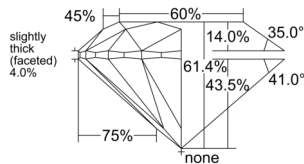

GIA®

FACSIMILE

GIA REPORT 7553272103

Verify this report at GIA.edu

GIA NATURAL DIAMOND DOSSIER®

May 18, 2026
GIA Report Number 7553272103
Shape and Cutting Style ..... Round Brilliant
Measurements ..... 5.09 - 5.11 x 3.13 mm

GRADING RESULTS

Carat Weight ..... 0.50 carat
Color Grade ..... H
Clarity Grade VS1
Cut Grade ..... Excellent

ADDITIONAL GRADING INFORMATION

Polish ..... Excellent
Symmetry ..... Excellent
Fluorescence ..... None
Clarity Characteristics..... Cloud, Needle, Pinpoint
Inscription(s): GIA 7553272103

PROPORTIONS

Profile to actual proportions