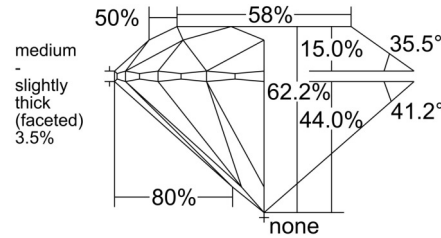

GIA NATURAL DIAMOND GRADING REPORT

May 19, 2026
GIA Report Number 7553262547
Shape and Cutting Style ..... Round Brilliant
Measurements ..... 6.56 - 6.59 x 4.09 mm

GRADING RESULTS

Carat Weight ..... 1.08 carat
Color Grade ..... F
Clarity Grade VVS1
Cut Grade ..... Excellent

ADDITIONAL GRADING INFORMATION

Polish ..... Excellent
Symmetry ..... Excellent
Fluorescence ..... None
Inscription(s): GIA 7553262547
Comments: Additional pinpoints are not shown.

PROPORTIONS