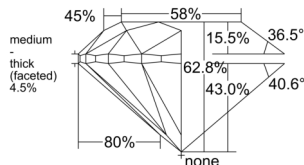

GIA®

FACSIMILE

GIA REPORT 7553262279

Verify this report at GIA.edu

GIA NATURAL DIAMOND DOSSIER®

May 16, 2026
GIA Report Number 7553262279
Shape and Cutting Style ..... Round Brilliant
Measurements ..... 5.83 - 5.88 x 3.68 mm

GRADING RESULTS

Carat Weight ..... 0.80 carat
Color Grade ..... M
Clarity Grade VS1
Cut Grade ..... Very Good

ADDITIONAL GRADING INFORMATION

Polish ..... Excellent
Symmetry ..... Excellent
Fluorescence ..... Strong Blue
Clarity Characteristics..... Crystal, Indented Natural, Pinpoint
Inscription(s): GIA 7553262279

PROPORTIONS

GRADING SCALES

GIA COLOR SCALE

COLORLESS	D
	E
	F
	G
	H
	I
	J
NEAR COLORLESS	K
	L
FANT	M
	N
	O
	P
VERY LIGHT	Q
	R
	S
	T
	U
	V
	W
	X
	Y
LIGHT	Z

GIA CLARITY SCALE

FLAWLESS	INTERNAL FLAWLESS	
		FLAWLESS
VERY VERY SLIGHTLY INCLUDED	VVS₁	
	VVS₂	
VERY SLIGHTLY INCLUDED	VS₁	
	VS₂	
SLIGHTLY INCLUDED	SI₁	
	SI₂	
INCLUDED	I₁	
	I₂	
	I₃	

GIA CUT SCALE

EXCELLENT
VERY GOOD
GOOD
FAIR
POOR