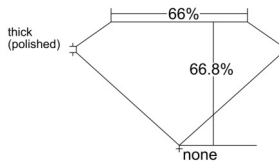

GIA®

FACSIMILE

GIA REPORT 7553244319

Verify this report at GIA.edu

GIA NATURAL DIAMOND DOSSIER®

May 13, 2026
GIA Report Number 7553244319
Shape and Cutting Style ..... Square Emerald Cut
Measurements ..... 5.31 x 5.28 x 3.53 mm

GRADING RESULTS

Carat Weight ..... 0.90 carat
Color Grade ..... G
Clarity Grade ..... Flawless

ADDITIONAL GRADING INFORMATION

Polish ..... Excellent
Symmetry ..... Excellent
Fluorescence ..... None
Clarity Characteristics ..... None
Inscription(s): GIA 7553244319

PROPORTIONS

Profile not to actual proportions

GRADING SCALES

GIA COLOR SCALE		GIA CLARITY SCALE			
COLORLESS	D	VERY VERY SLIGHTLY INCLUDED	FLAWLESS		
	E		INTERNALLY FLAWLESS		
	F	VERY SLIGHTLY INCLUDED	VVS₁		
	G		VVS₂		
	H		VS₁		
	NEAR COLORLESS	I	SLIGHTLY INCLUDED	VS₂	
		J		SI₁	
		FAINT	K	INCLUDED	SI₂
			L		I₁
			M		I₂
VERTICALLY LIGHT	N	INCLUDED	I₃		
	O				
	P				
	Q				
	R				
LIGHT	S				
	T				
	U				
	V				
	W				
	X				
Y					
Z