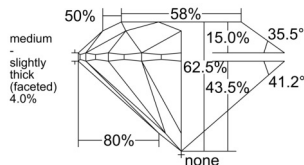

GIA®

FACSIMILE

GIA REPORT

7553243828

Verify this report at GIA.edu

GIA NATURAL DIAMOND DOSSIER®

May 14, 2026
GIA Report Number 7553243828
Shape and Cutting Style ..... Round Brilliant
Measurements ..... 5.15 - 5.18 x 3.23 mm

GRADING RESULTS

Carat Weight ..... 0.53 carat
Color Grade L
Clarity Grade VS1
Cut Grade ..... Excellent

ADDITIONAL GRADING INFORMATION

Polish ..... Excellent
Symmetry ..... Excellent
Fluorescence ..... None
Clarity Characteristics..... Cloud, Crystal, Feather, Pinpoint
Inscription(s): GIA 7553243828

PROPORTIONS

Profile to actual proportions

GRADING SCALES

GIA COLOR SCALE

COLORLESS	D
	E
	F
	G
	H
	I
	J
NEAR COLORLESS	K
	L
FAIN	M
	N
	O
	P
VERY LIGHT	Q
	R
	S
	T
	U
	V
	W
	X
	Y
LIGHT	Z

GIA CLARITY SCALE

FLAWLESS	INTERNAL FLAWLESS	
		FLAWLESS
VERY VERY SLIGHTLY INCLUDED	VVS₁	
	VVS₂	
VERY SLIGHTLY INCLUDED	VS₁	
	VS₂	
SLIGHTLY INCLUDED	SI₁	
	SI₂	
INCLUDED	I₁	
	I₂	
	I₃	

GIA CUT SCALE

EXCELLENT
VERY GOOD
GOOD
FAIR
POOR