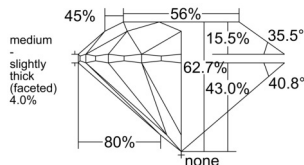

GIA®

FACSIMILE

GIA REPORT 7553227891

Verify this report at GIA.edu

GIA NATURAL DIAMOND DOSSIER®

May 11, 2026
GIA Report Number 7553227891
Shape and Cutting Style ..... Round Brilliant
Measurements ..... 5.74 - 5.76 x 3.60 mm

GRADING RESULTS

Carat Weight ..... 0.74 carat
Color Grade ..... G
Clarity Grade VS1
Cut Grade ..... Excellent

ADDITIONAL GRADING INFORMATION

Polish ..... Excellent
Symmetry ..... Excellent
Fluorescence ..... None
Clarity Characteristics..... Crystal, Cloud, Pinpoint
Inspection(s): GIA 7553227891

PROPORTIONS

Profile to actual proportions